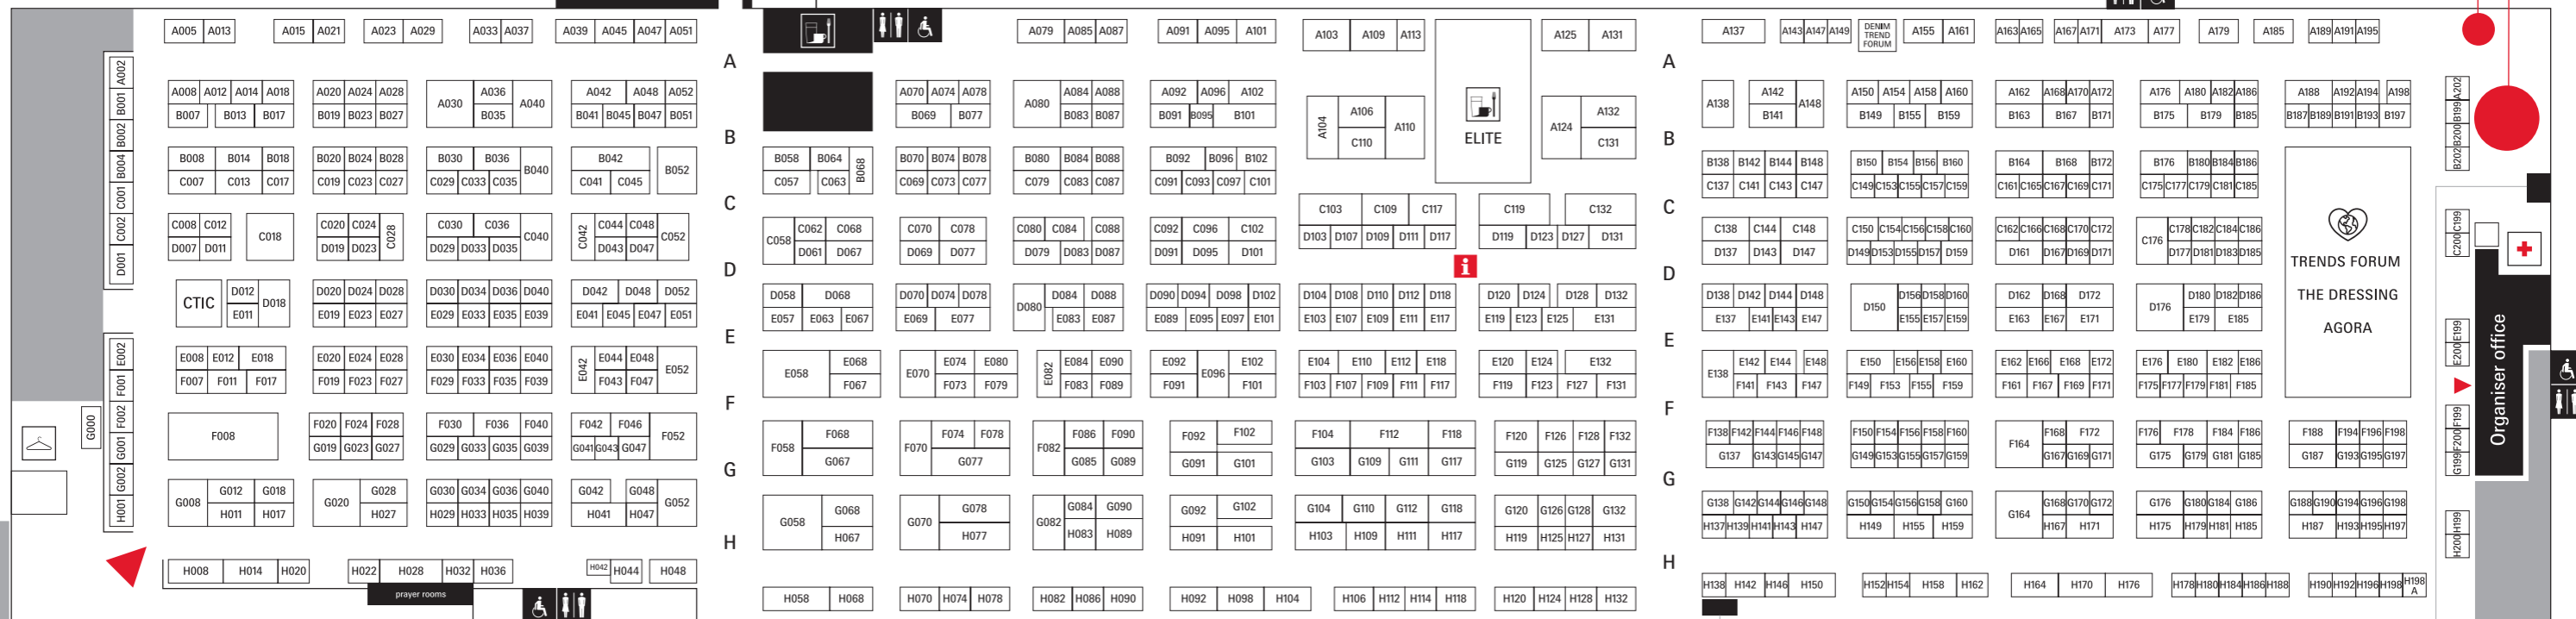

# TECHNICAL AND ADDITIONAL ORDER DESK

Sunday 12pm - 7pm  
Monday 8am - 11am

**Empty boxes and suitcases service**  
Sunday 12pm - 7pm  
Monday 8am - 11am

**Café**  
Open Sunday 10am - 7pm

Terrasse

**EXHIBITORS ENTRANCE / EXIT ONLY SUNDAY 5th**

**TAXI** Taxi: Sunday 12pm - 10pm

**BUS** Free shuttle: Train station/Gare Le Bourget RER B  
Ongoing service - Sunday 11am - 9pm

restrooms toilettes

snack

smoking area zone fumeur

first aid infirmerie

information desk point info